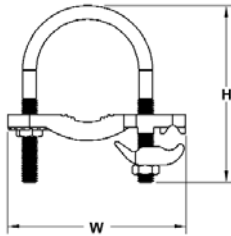

TYPE  
**GPL3**

**Features**

- Range taking
- Cable clamp rotates
- Silicon bronze hardware
- UL 467 Listed

**Benefits**

- Inventory reduction
- Allows ground conductor to be attached parallel to pipe or at 90°
- Corrosion resistant
- Suitable for direct burial in earth or concrete

Catalog Number	Ground Wire Range	IPS Pipe Size	Dimensions		Fits Pipe O.D. Range
			W	H	
GPL3902BU	4 - 4/0	1/2 - 1	3.250	3.500	.840 - 1.32
GPL3903BU	4 - 4/0	1-1/4 - 2	4.250	4.000	1.66 - 2.38
GPL3904BU	4 - 4/0	2-1/2 - 3-1/2	5.000	6.500	2.88 - 4.00
GPL3905BU	4 - 4/0	4 - 5	7.500	7.500	4.50 - 5.56
GPL3906BU	4 - 4/0	6	8.625	8.500	6.62
GPL3907BU	4 - 4/0	8	10.625	10.000	8.62
GPL3908BU	4 - 4/0	10	12.750	12.000	10.75
GPL3909BU	4 - 4/0	12	14.750	14.000	12.75

All wire sizes, unless noted otherwise, are American Wire Gauge (AWG)  
UL File E34440